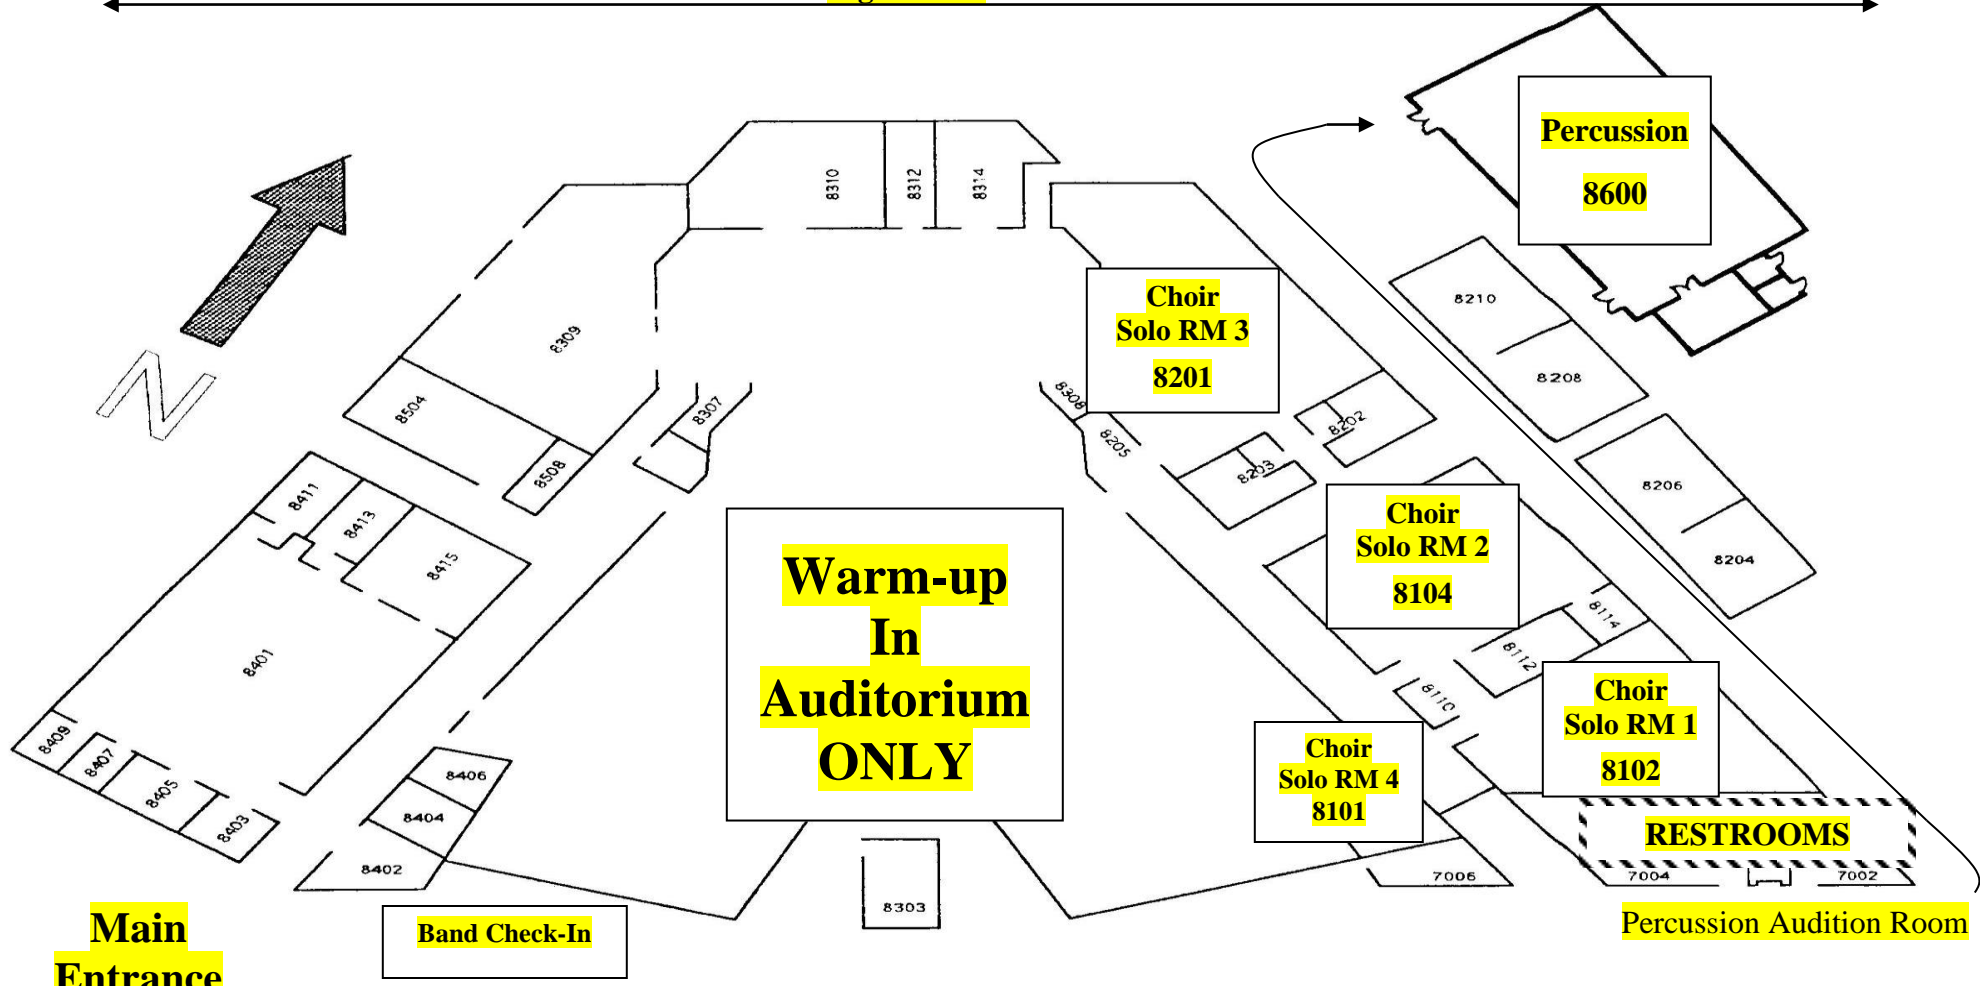

ALL-State Audition Entrance

Winter Guard and Drumline Competition Entrance

Seminary Bldg

Gilbert High School
1101 E Elliot Rd

Parking Reserved for WGI Show

All-State Audition Parking

Event Entrance

Weight Room

Percussion Audition Room

Winds, Strings, Choir (Sight-reading) Audition Rooms

AMEA All-State Auditions Campus Map:

Winds & Strings All-State Audition Rooms: First Floor

Choir All-State Sight-reading Auditions: