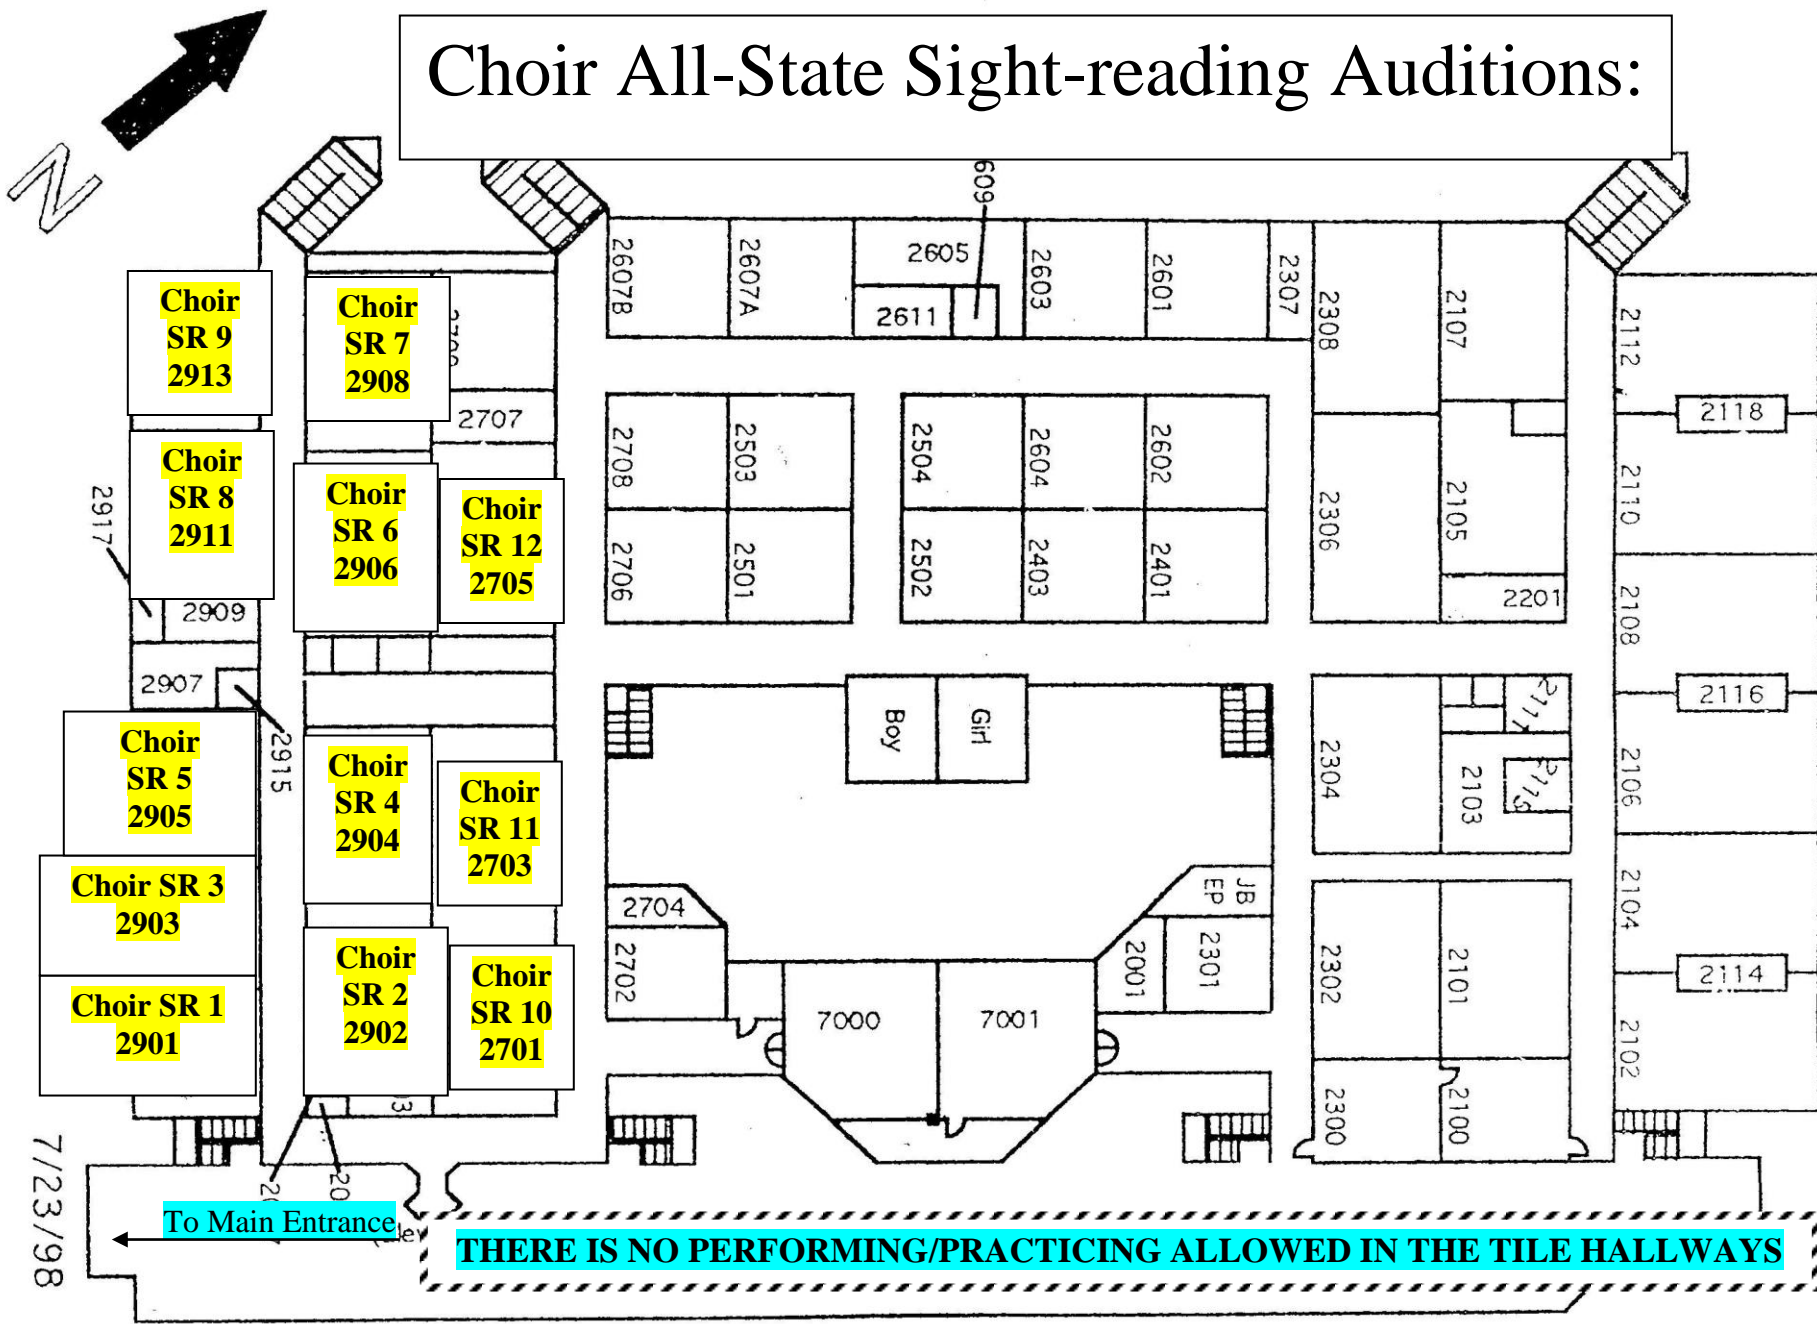

ALL-State Audition Entrance

Winter Guard and Drumline Competition Entrance

Seminary Bldg

Gilbert High School
1101 E Elliot Rd

Parking Reserved for WGI Show

All-State Audition Parking

Event Entrance

Weight Room

Percussion Audition Room

Winds, Strings, Choir (Sight-reading) Audition Rooms

AMEA All-State Auditions Campus Map:

Winds & Strings All-State Audition Rooms: First Floor

Choir All-State Sight-reading Auditions: