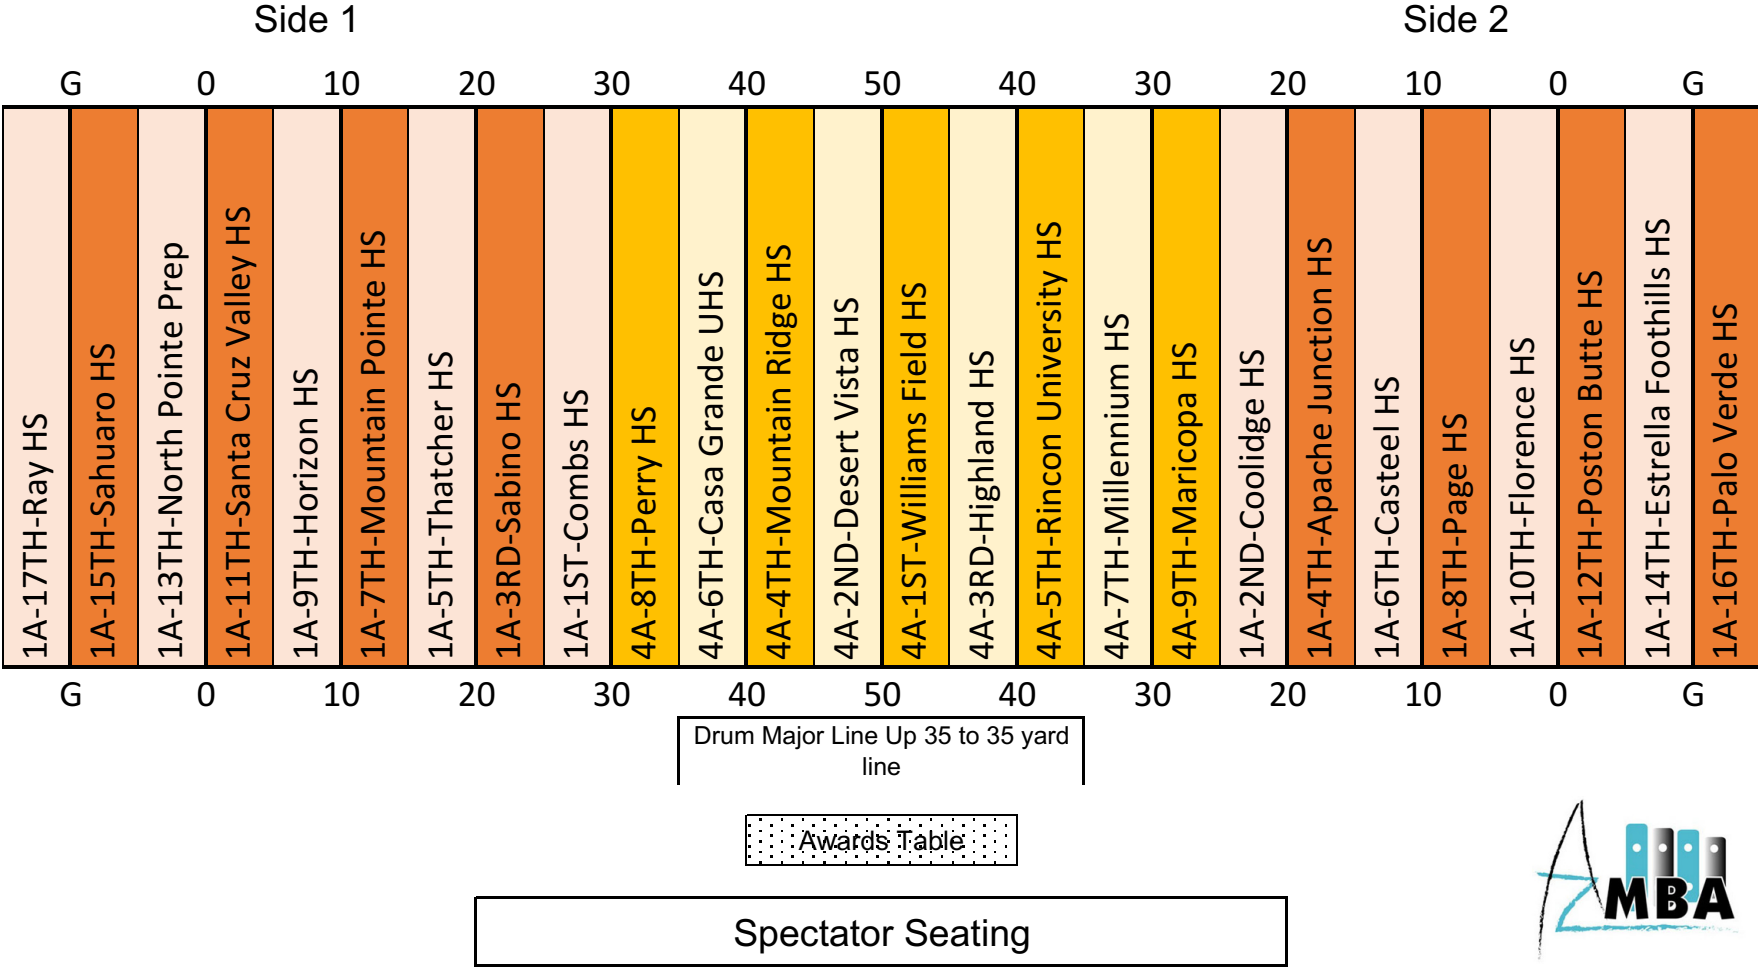

AzMBA Championships @ Perry High School Full Retreat

AzMBA Championships @ Perry High School Full Retreat Field Placement

School Name	Performance Order #	Field Placement
Ray HS	26th	Side 1 Outside Goal Line to Goal Line
Palo Verde HS	25th	Side 2 Outside Goal Line to Goal Line
Sahuaro HS	24th	Goal Line & Splitting Goal Side One
Estrella Foothills HS	23rd	Goal Line & Splitting Goal Side Two
North Pointe Prep	22nd	Splitting Goal & 0 Yard Line Side One
Poston Butte HS	21st	Splitting Goal & 0 Yard Line Side Two
Santa Cruze Valley HS	20th	0-5 Yard Line Side One
Florence HS	19th	0-5 Yard Line Side Two
Horizon HS	18th	5-10 Yard Line Side One
Page HS	17th	5-10 Yard Line Side Two
Mountain Pointe HS	16th	10-15 Yard Line Side One
Castell HS	15th	10-20 Yard Line Side Two
Thather HS	14th	15-20 Yard Line Side One
Sandra Day O'Connor HS	13th	15-20 Yard Line Side Two
Apache Junction HS	12th	20-25 Yard Line Side One
Sabino HS	11th	20-25 Yard Line Side Two
Combs HS	10th	25-30 Yard Line Side One
Maricopa HS	9th	25-30 Yard Line Side Two
Perry HS	8th	30-35 Yard Line Side One
Millennium HS	7th	30-35 Yard Line Side Two
Casa Grande UHS	6th	35-40 Yard Line Side One
Rincon University HS	5th	35-40 Yard Line Side Two
Mountain Ridge HS	4th	40-45 Yard Line Side One
Highland HS	3rd	40-45 Yard Line Side Two
Desert Vista HS	2nd	45-50 Yard Line Side One
Williams Field HS	1st	45-50 Yard Line Side Two

Performer Order on the field

Drum Major (Front Side Line)

Honor Guard/Guard

Winds/Brass

Percussion