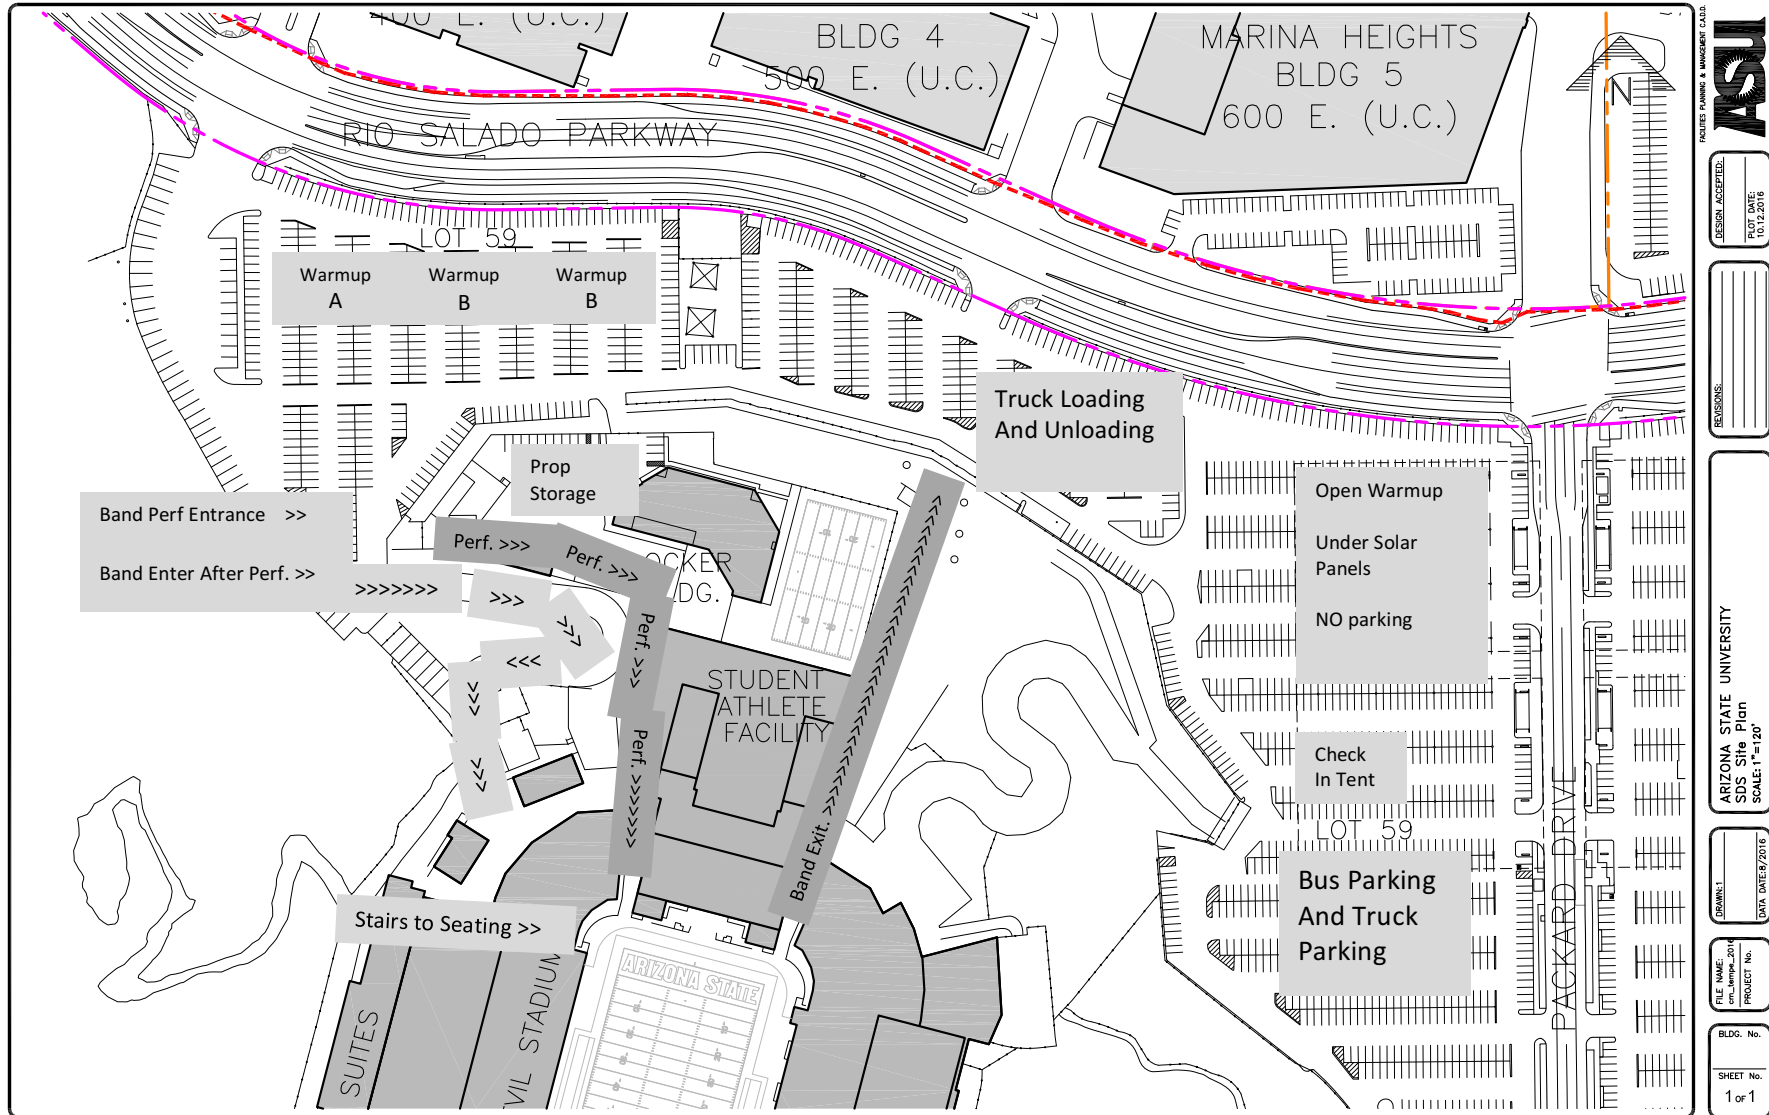

ABODA State Championships - ASU Map 2017

Performers entrance will be on the far Northwest side of the stadium. Pit, Band, Colorguard and props will enter through Northwest tunnel and exit Northeast tunnel. This will avoid walking around the mountain to your buses and trucks. We will move the buses to the north to make the walk shorter for everyone.

Pit equipment will enter along the moat at the front Northwest side of the stadium and exit the Southwest tunnel. The pit will then make their way along the west moat to exit out the same Northeast tunnel as the band. This will take them straight out to their equipment trailers that will now be located on the north side.